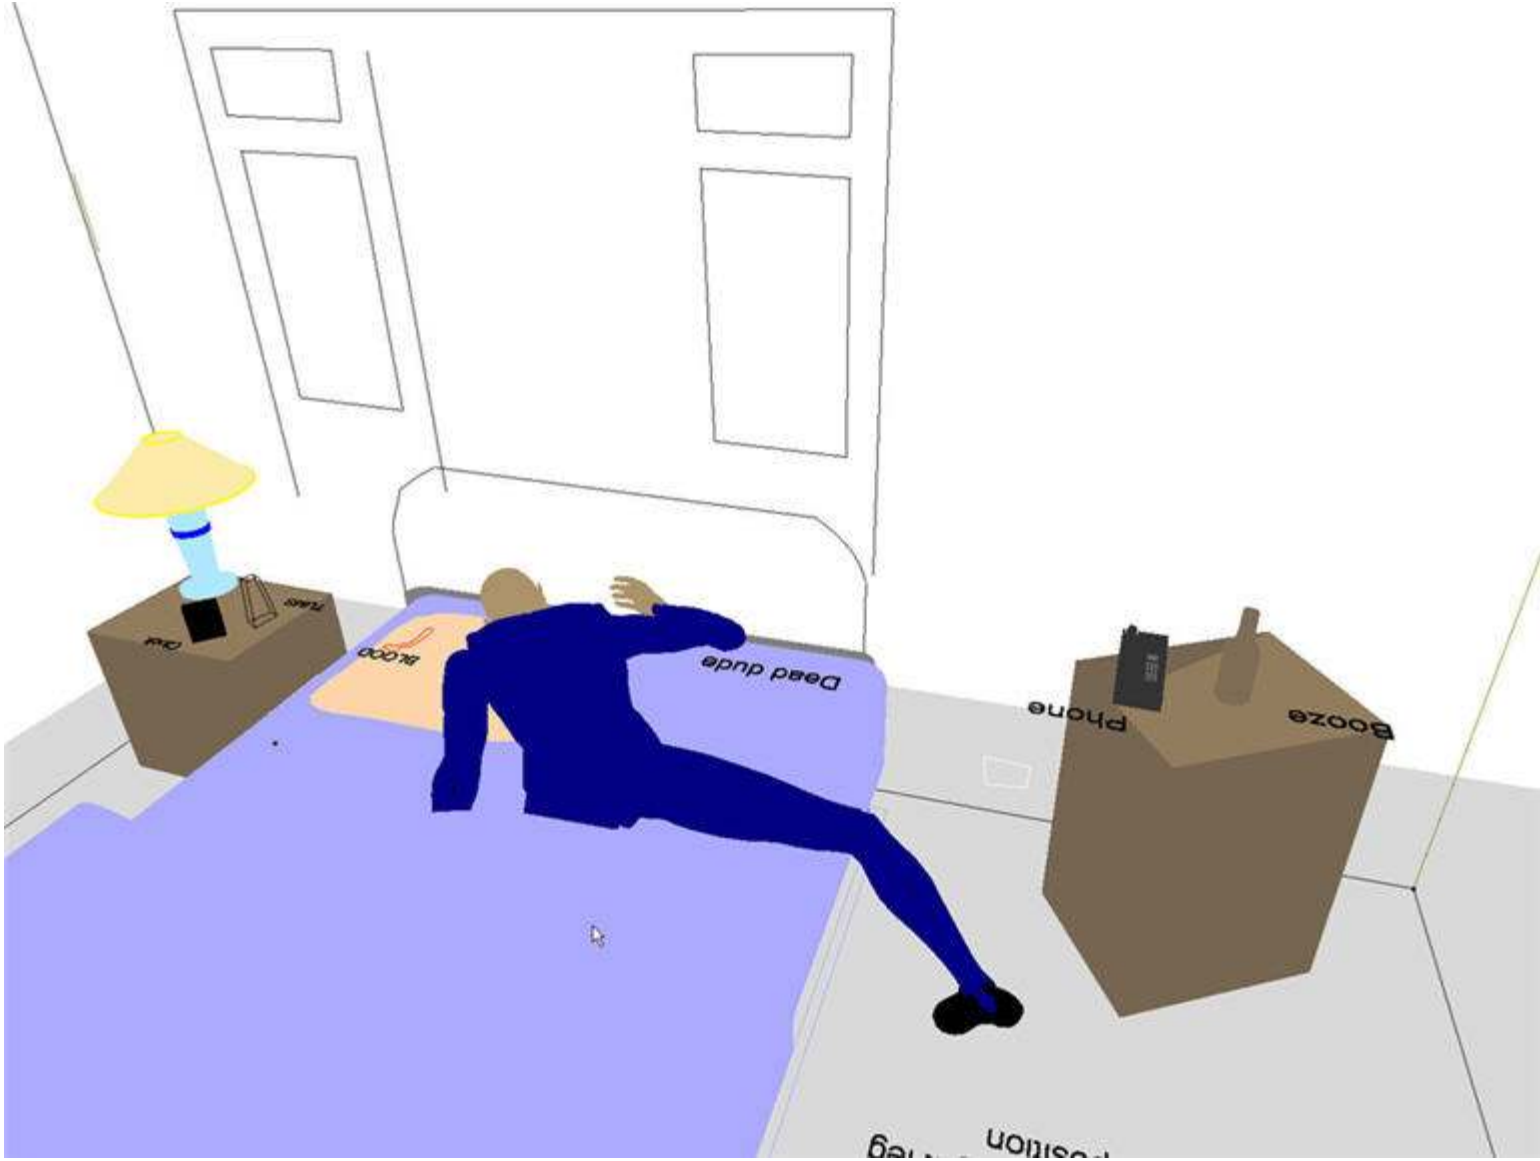

**iWitness image-based mapping of a staged homicide scene in cooperation with the Nampa Police Department - DCS iWitness training workshop January 15th 2008, Nampa, Idaho.**

[Show 3D Preview]