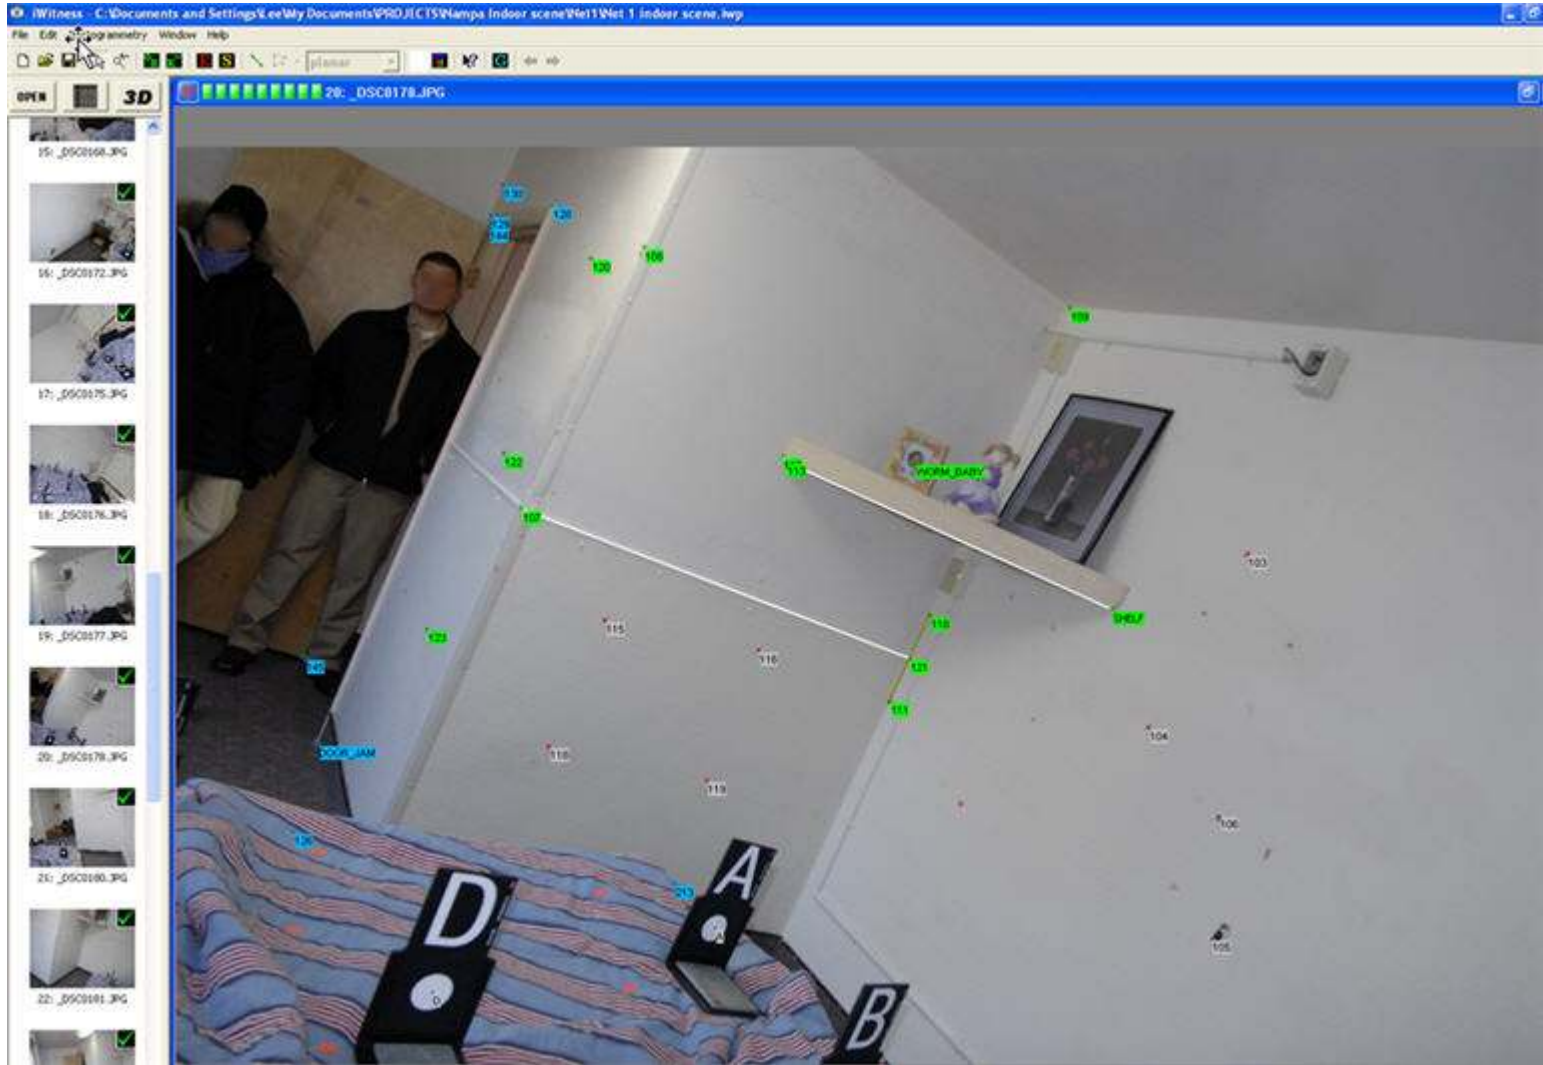

**iWitness image-based mapping of a staged homicide scene in cooperation with the Nampa Police Department - DCS iWitness training workshop January 15th 2008, Nampa, Idaho.**

[Show 3D Preview]