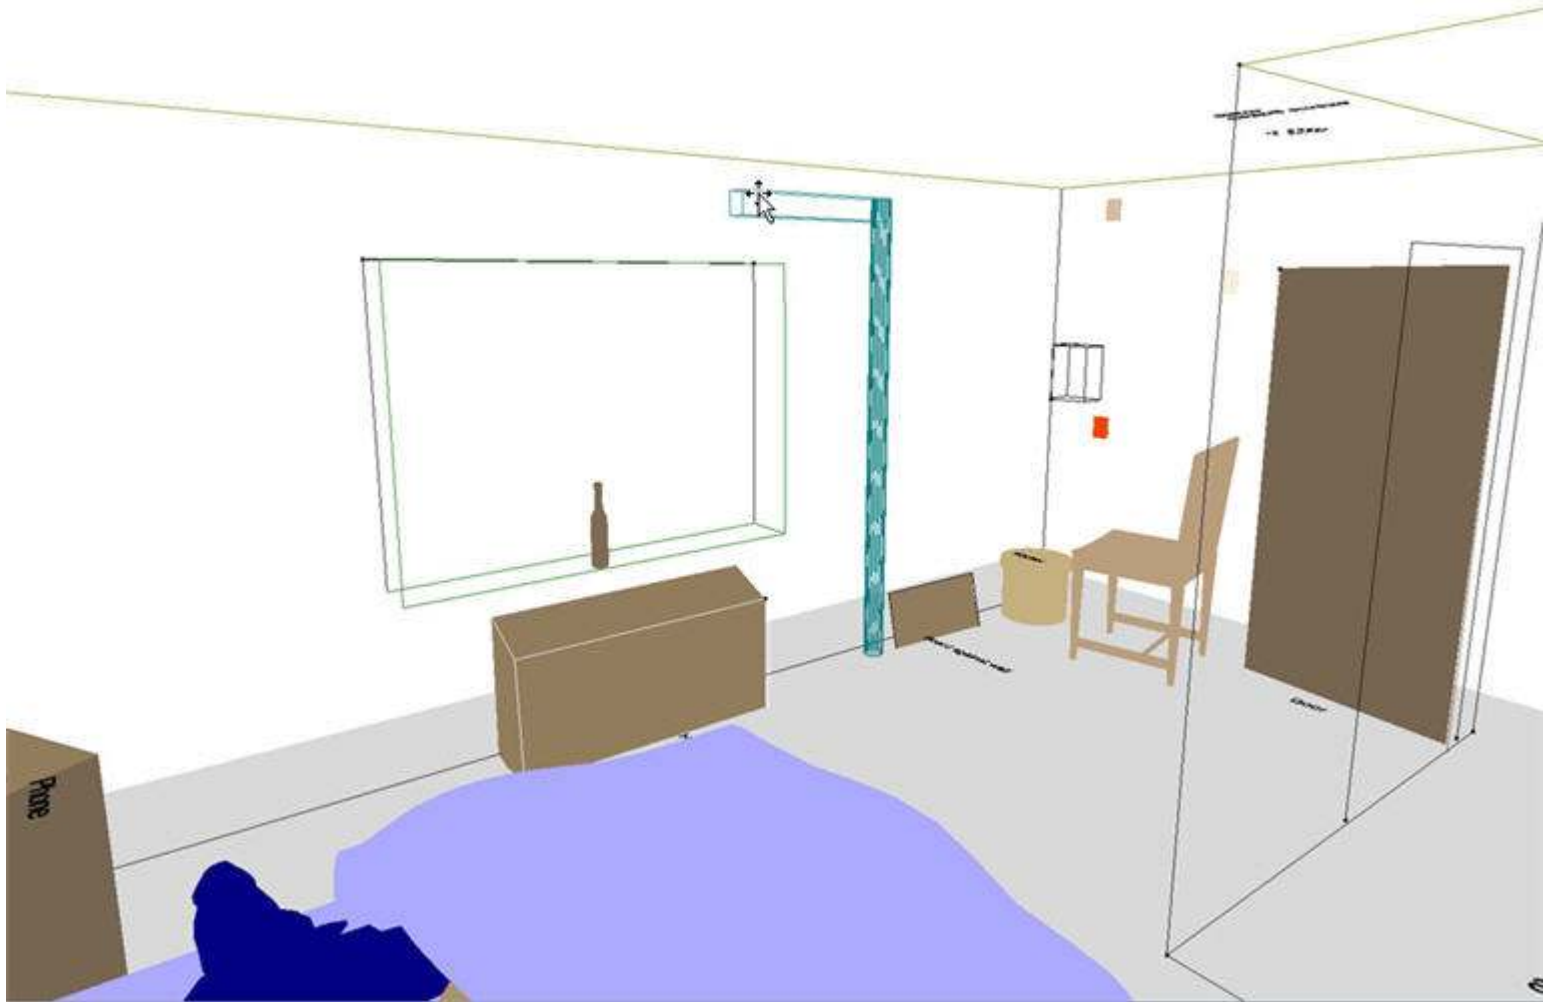

**iWitness image-based mapping of a staged homicide scene in cooperation with the Nampa Police Department - DCS iWitness training workshop January 15th 2008, Nampa, Idaho.**

[Show 3D Preview]