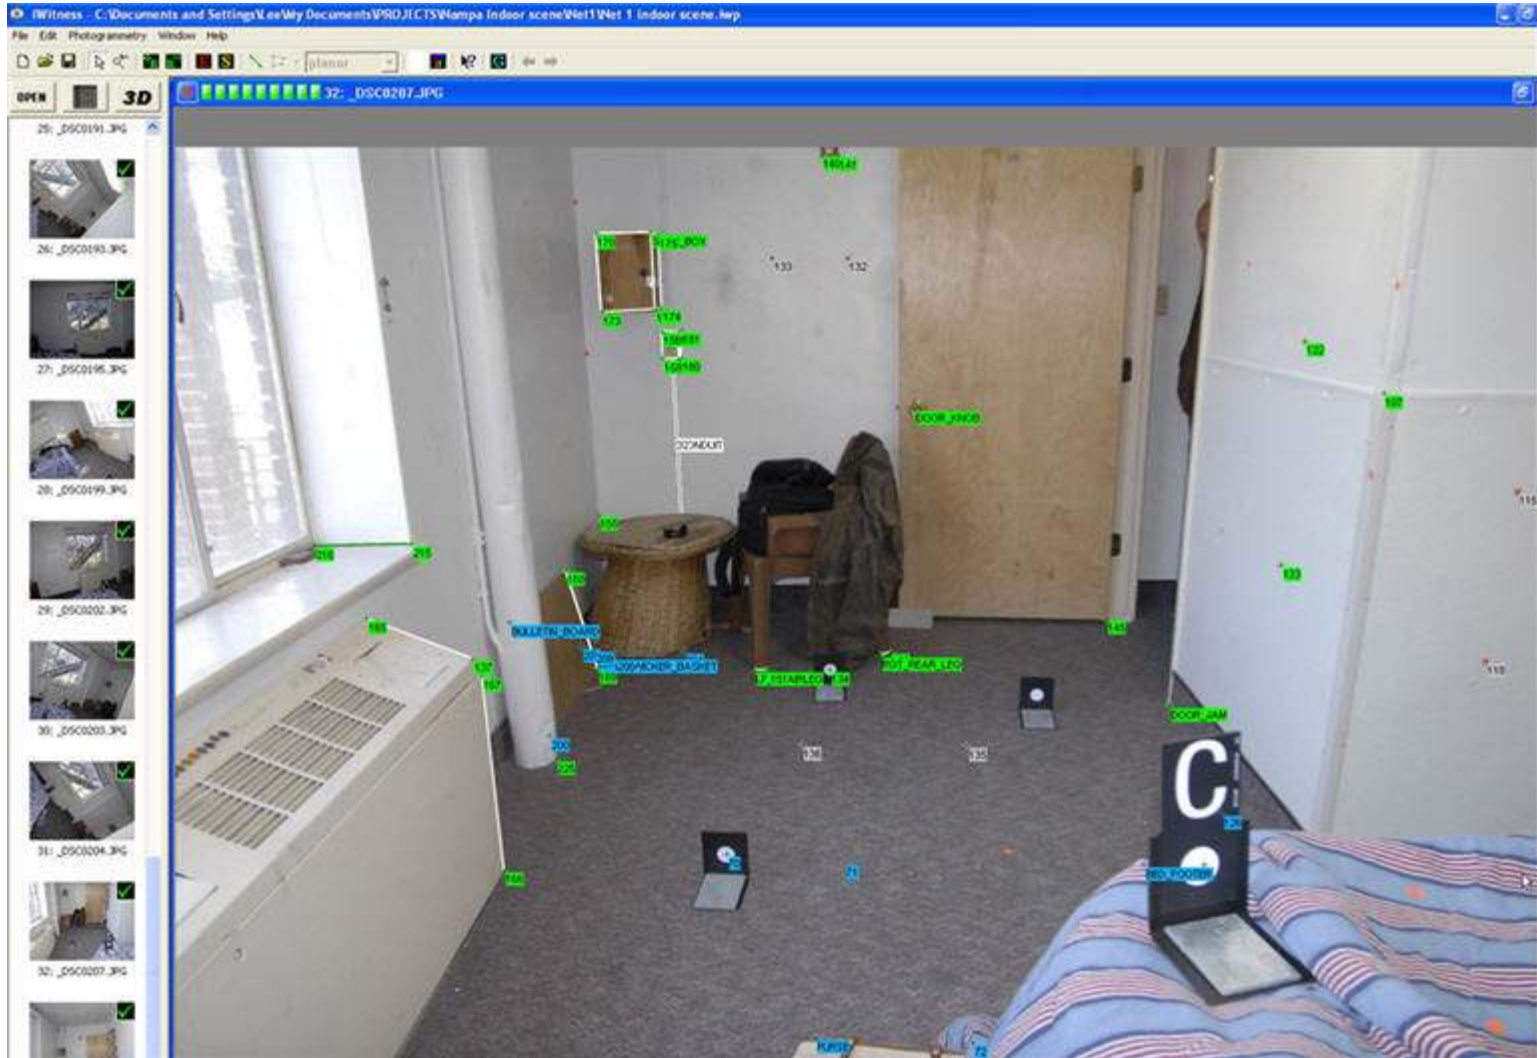

**iWitness image-based mapping of a staged homicide scene in cooperation with the Nampa Police Department - DCS iWitness training workshop January 15th 2008, Nampa, Idaho.**

[Show 3D Preview]